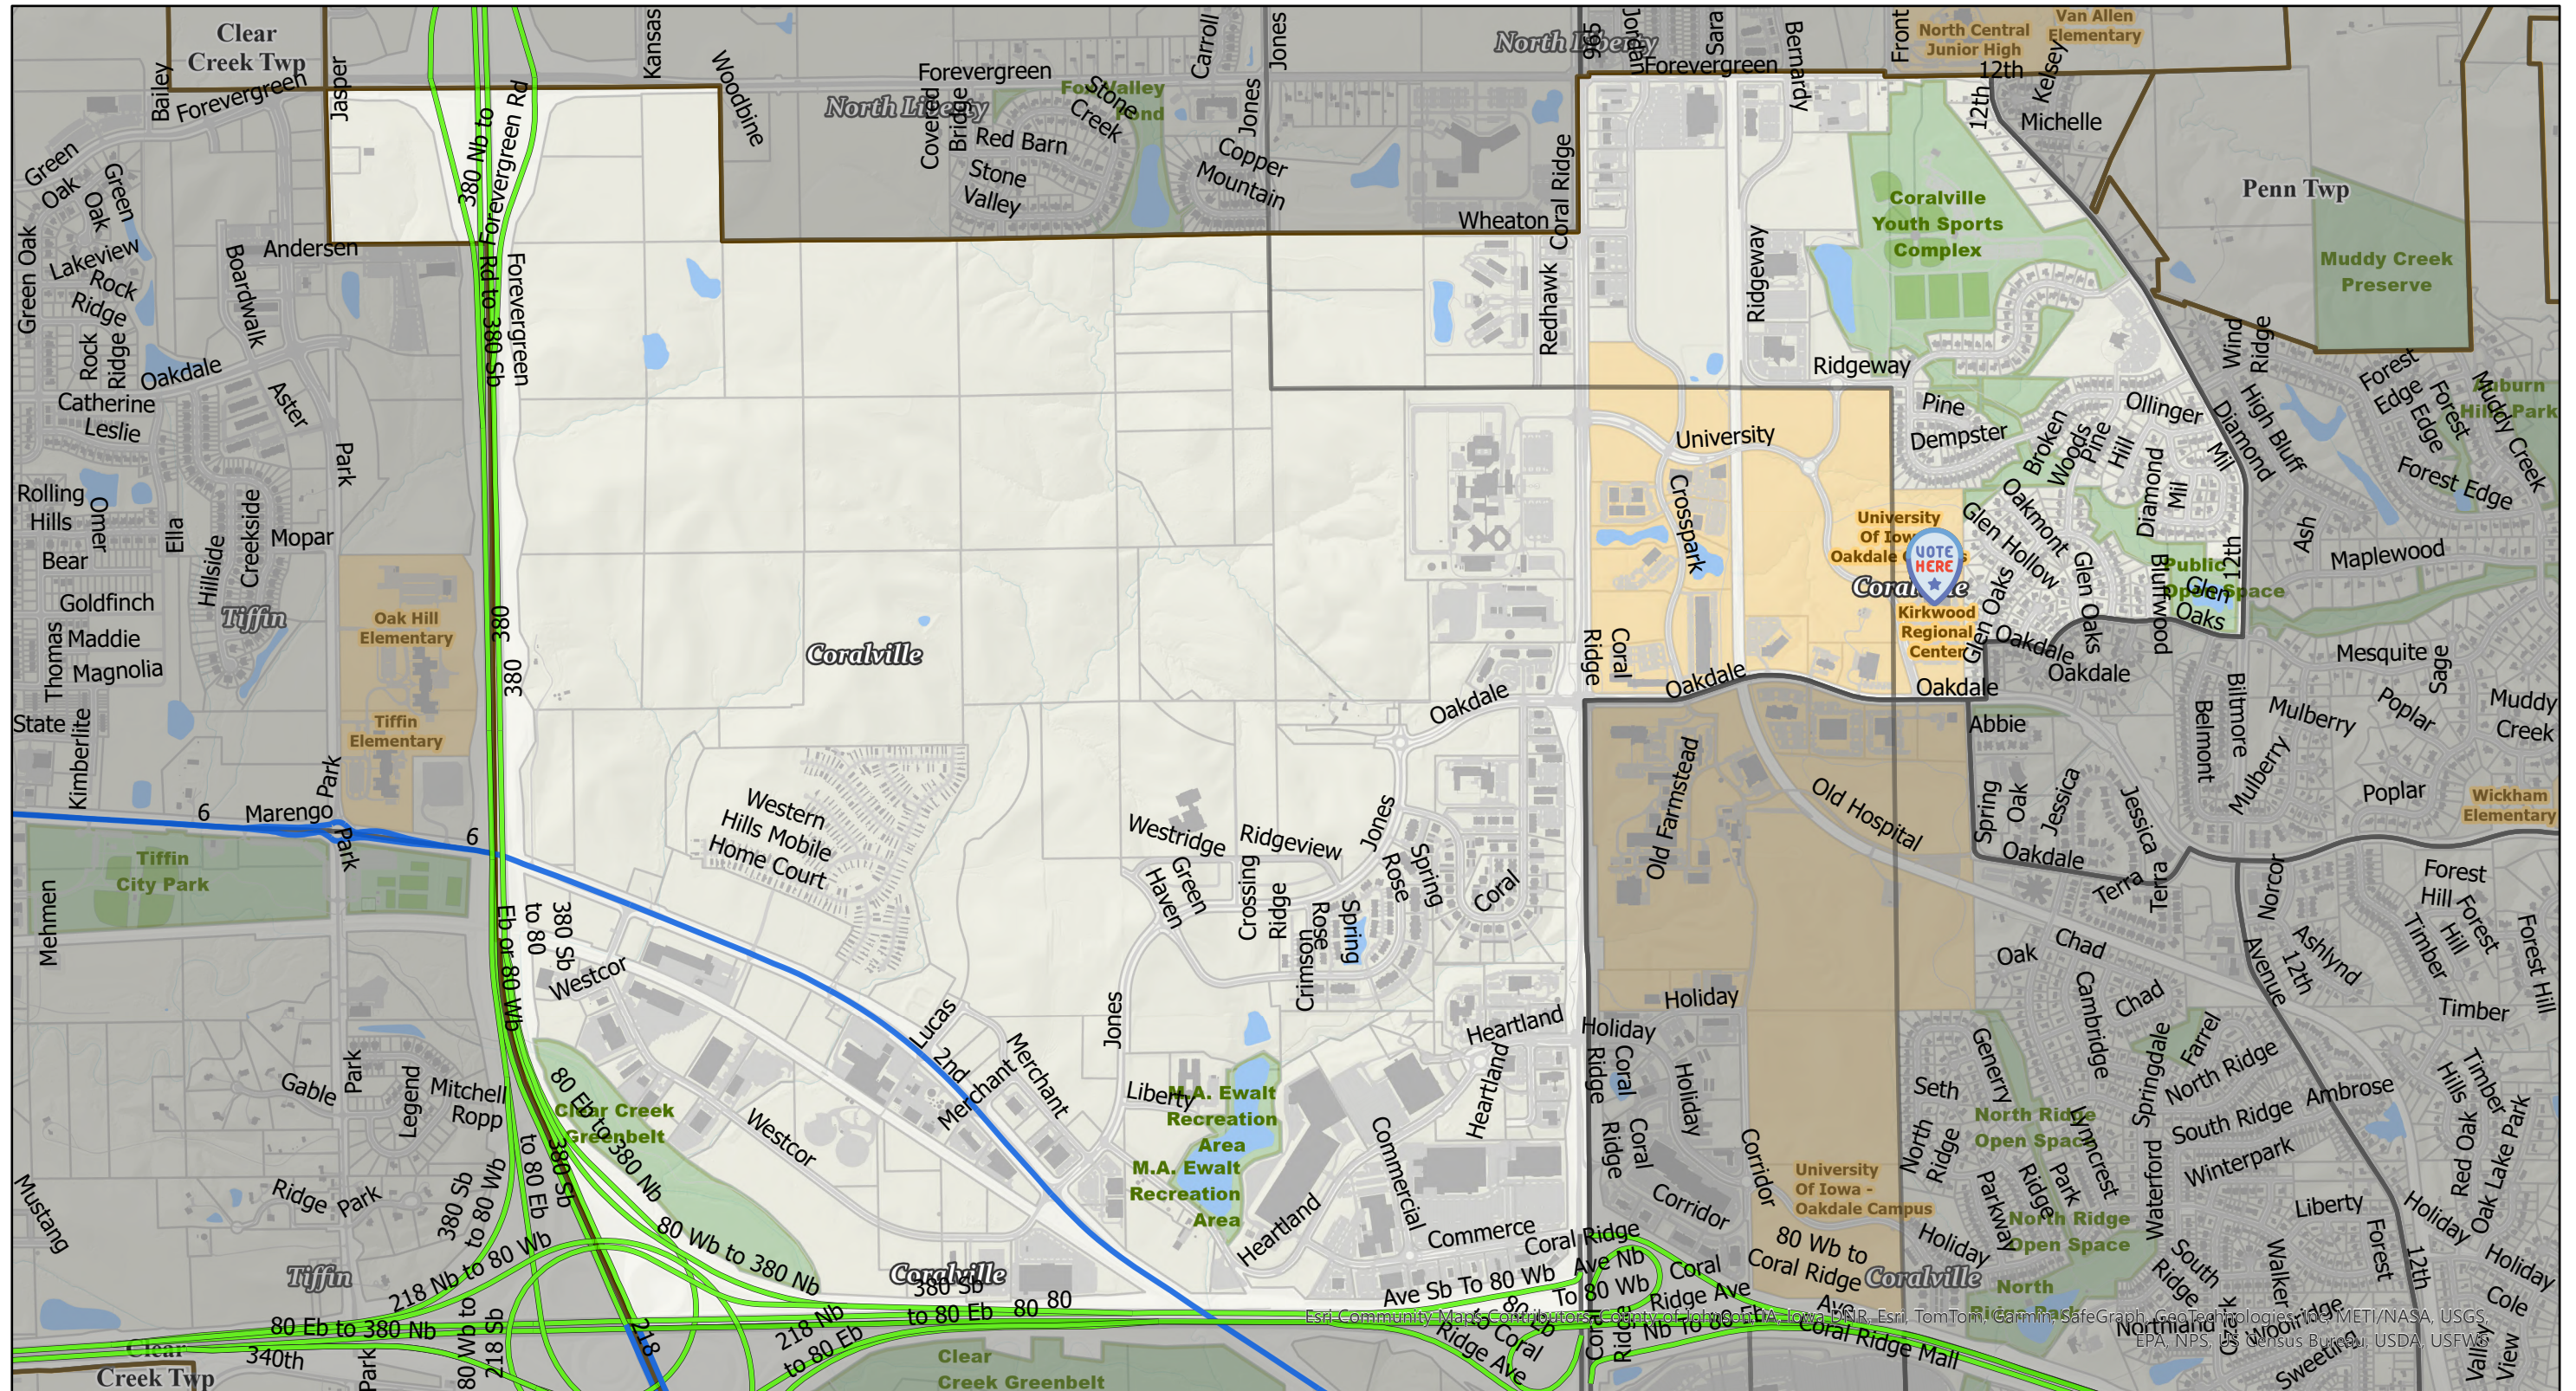

Coralville 03 Precinct

Esri, Community Maps, Contributors, County of Johnson, IA, Iowa DNR, Esri, TomTom, Garmin, SafeGraph, GeoTechnology, METI/NASA, USGS, EPA, NPS, Census Bureau, USDA, USFWS